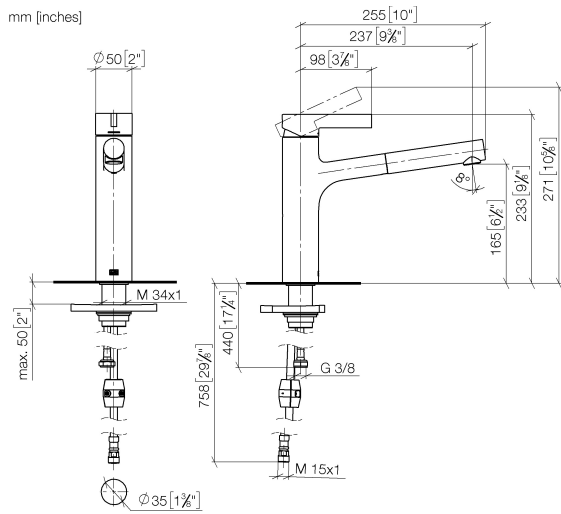

DORNBACHT LYV Single-lever mixer Pull-out - Chrome

33 845 110

- 237mm projection
- pivotable spout 120°
- air-enriched flow and spray flow
- fabric braided hose 1500 mm
- max. flow 8.8 l/min at 3 bar flow pressure

Intrinsic protection against back flow.

	Chrome	33 845 110-00
	Soft Black	33 845 110-69
	Brushed Nickel	33 845 110-70

DORNBRAUCHT LYV Single-lever mixer Pull-out - Chrome

33 845 110

Flow rate chart

Certificates

Belgaqua_23-012- ACS_23 ACC NY AbP_10068.
27_3. 085.

DORNBRAUCHT LYV Single-lever mixer Pull-out - Chrome

33 845 110

Parts for other finishes can be found here: [Soft Black](#)

Spare parts list

No.	Item Number	Name	Quantity used	Delivery time
1	90 20 81 001 00-00	handle	1	2
2	90 28 30 010 00-00	cover	1	2
3	90 15 05 067 00 90	cartridge	1	2
4	90 18 40 227 00 90	insert	1	2
5	90 30 02 101 00 90	hose	1	2
6	90 23 01 051 00 90	flow reducer	1	2
7	90 14 05 081 00 90	seal	1	2
8	90 12 11 180 00-00	shower	1	2
9	90 14 15 062 00 90	gasket kit	1	2
10	90 30 01 211 00 90	shaft	1	2
11	90 14 05 080 00 90	seal	1	2
12	90 23 10 003 00 90	fixing set	1	2
13	04 30 04 100 00 90	hose	2	2
14	90 30 04 110 00 90	hose	1	2