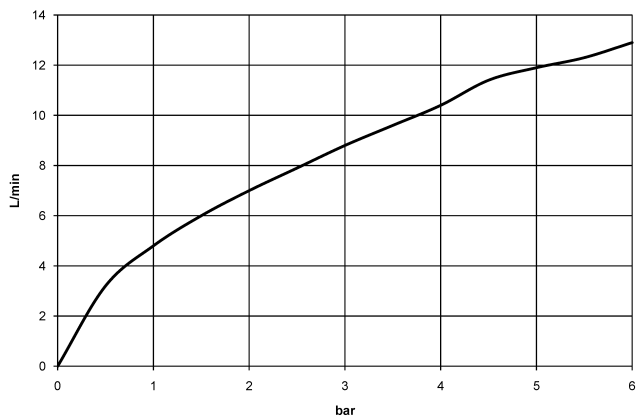

DORNBACHT LYV Single-lever mixer Pull-out - Chrome

33 845 110

- 237mm projection
- pivotable spout 120°
- air-enriched flow and spray flow
- fabric braided hose 1500 mm
- max. flow 8.8 l/min at 3 bar flow pressure

Intrinsic protection against back flow.

	Chrome	33 845 110-00
	Soft Black	33 845 110-69
	Brushed Nickel	33 845 110-70

DORNBRAUCHT LYV Single-lever mixer Pull-out - Chrome

33 845 110

Flow rate chart

Certificates