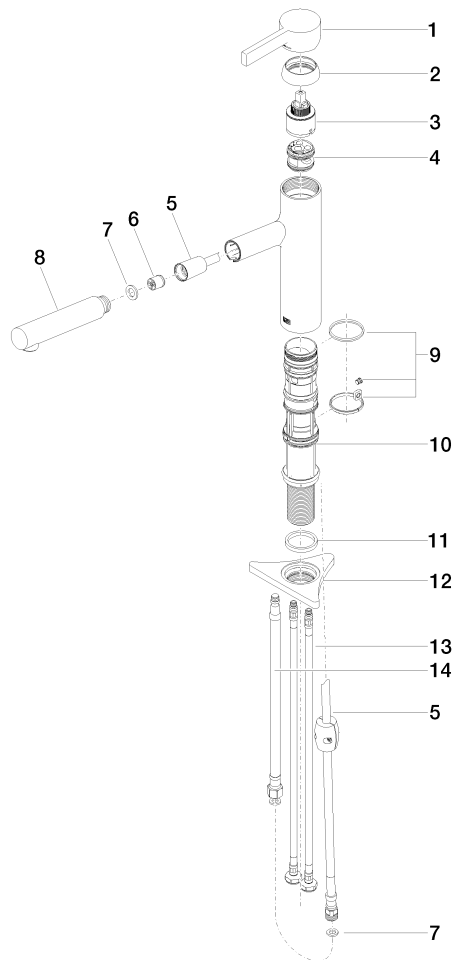

DORNBACHT LYV Single-lever mixer Pull-out - Chrome

33 845 110

- 237mm projection
- pivotable spout 120°
- air-enriched flow and spray flow
- fabric braided hose 1500 mm
- max. flow 8.8 l/min at 3 bar flow pressure

Intrinsic protection against back flow.

	Chrome	33 845 110-00
	Soft Black	33 845 110-69
	Brushed Nickel	33 845 110-70

DORNBRAUCHT LYV Single-lever mixer Pull-out - Chrome

33 845 110

Flow rate chart

Certificates

Belgaqua_23-012- ACS_23 ACC NY AbP_10068.
27_3. 085.

DORNBRAUCHT LYV Single-lever mixer Pull-out - Chrome

33 845 110

Parts for other finishes can be found here: [Soft Black](#)

Spare parts list

No.	Item Number	Name	Quantity used	Delivery time
1	90 20 81 001 00-00	handle	1	2
2	90 28 30 010 00-00	cover	1	2
3	90 15 05 067 00 90	cartridge	1	2
4	90 18 40 227 00 90	insert	1	2
5	90 30 02 101 00 90	hose	1	2
6	90 23 01 051 00 90	flow reducer	1	2
7	90 14 05 081 00 90	seal	1	2
8	90 12 11 180 00-00	shower	1	2
9	90 14 15 062 00 90	gasket kit	1	2
10	90 30 01 211 00 90	shaft	1	2
11	90 14 05 080 00 90	seal	1	2
12	90 23 10 003 00 90	fixing set	1	2
13	04 30 04 100 00 90	hose	2	2
14	90 30 04 110 00 90	hose	1	2